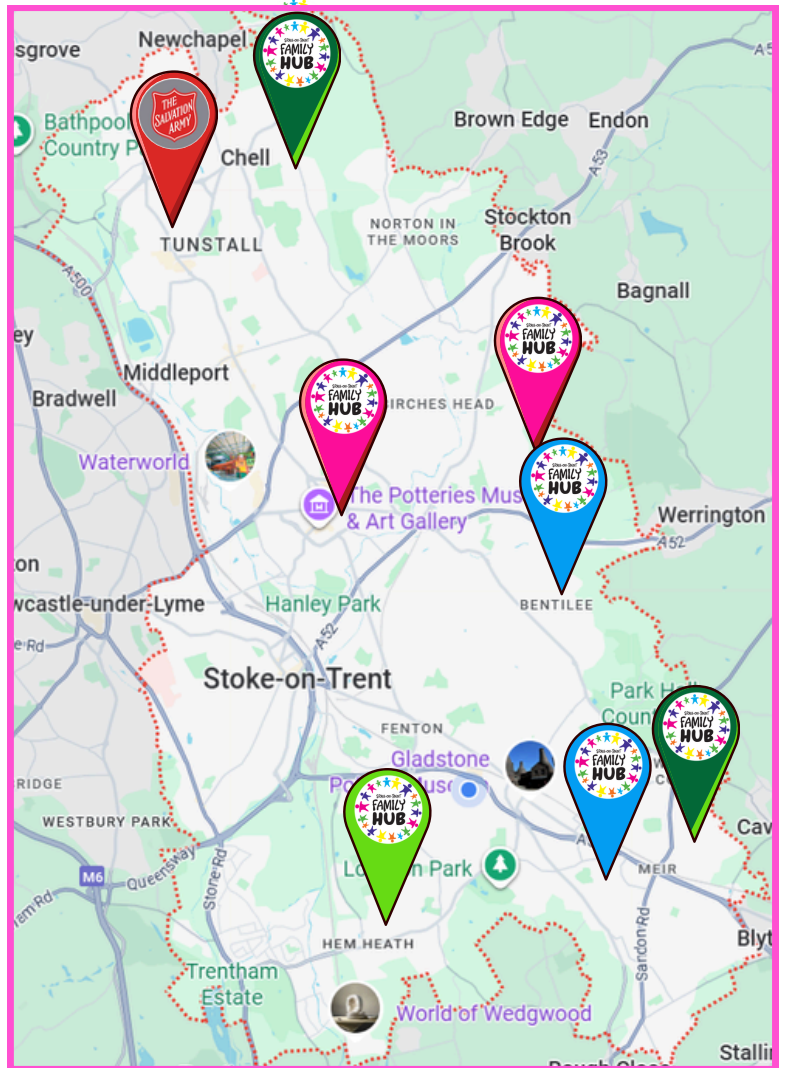

## The Salvation Army, Tunstall

Dunning Street,  
Tunstall, ST6 5AP  
Tel: 01782 232977

## Green Space ( Burnwood Primary), Chell Heath Road

Chell Heath Road,  
Chell Heath, ST6 6DP

## Stansmore Park, Henderson Grove, Meir, ST3 6LJ

Keep up to date with  
Facebook

@Stoke-on-Trent Best Start Family  
Hubs

or Visit the Digital  
Family Hub

<https://familyhub.stoke.gov.uk>

UK Government

City of  
Stoke-on-Trent